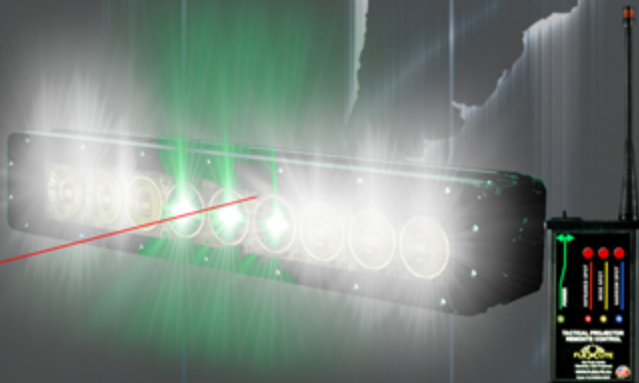

# FLEX-BLINDER

**REMOTE CONTROLLED FLOOD LIGHT  
10 000 LUMENS + 30 WATTS IR  
FOV: WIDE AND LONG RANGE BEAM**

- **Tactical units (LE)**
- **Search and Rescue teams**
- **Correctional services**
- **Military**

# FLEX- BLINDER

## TACTICAL FLOODLIGHT WITH POWERFUL GLARE EFFECT

- Portable system powered by high performance batteries.
- Wireless remote control allowing the user to work with multiple devices.
- LED flood light offering both wide and long range beam. Selected independently.
- Combination of visible and infrared light.
- 4 to 14 hours of battery life according to selected mode.
- Light weight, easy to transport and very easy to handle.