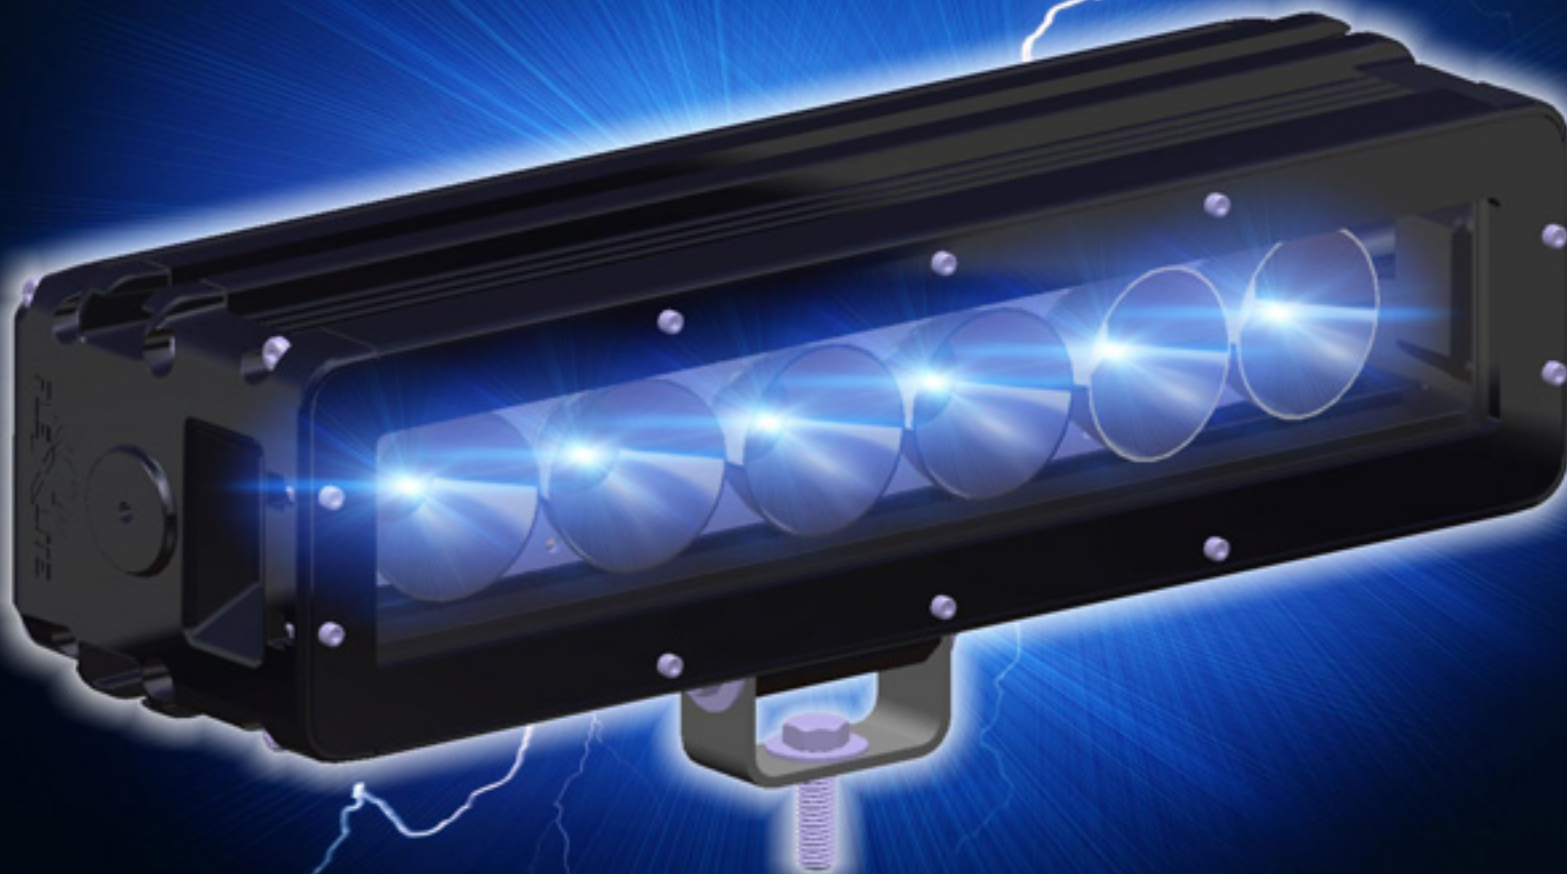

3755 LUMENS

EMERGENCY & BLACK OUT PROJECTOR

BUILT IN LITHIUM ION BATTERY

EXCELLENT SPOT & FLOOD MIX

110V INTERNAL CHARGER

INDUSTRIAL DESIGN

6 HOURS RUN TIME

WATER RESISTANT

VIBRATION PROOF

ALSO AVAILABLE FOR VEHICLE & ARCHITECTURAL APPLICATIONS

FLEXLITE

GET OUT OF THE DARK

WWW.FLEXLITE.CA